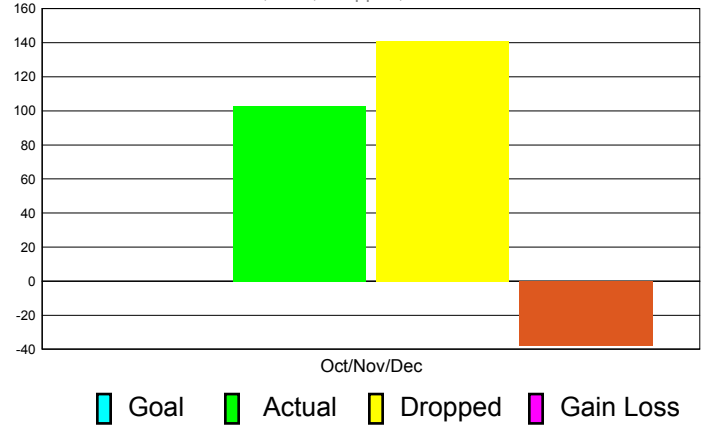

### YTD Status Quo Clubs 2010-2011

Status Quo Clubs Compared to Status Quo Members

## MEMBERSHIP

**Membership Results  
2011-2012**

**Membership  
2010-2011**

Month	Net Memb Goal	Actual New Memb	Actual Dropped Memb	Gain/Loss of Memb	Gain/ Loss of Memb
Oct/Nov/Dec	0	103	141	-38	18
<b>Totals</b>	<b>0</b>	<b>103</b>	<b>141</b>	<b>-38</b>	<b>18</b>

### Membership Results 2011-2012

Goal, New, Dropped, Gain/Loss