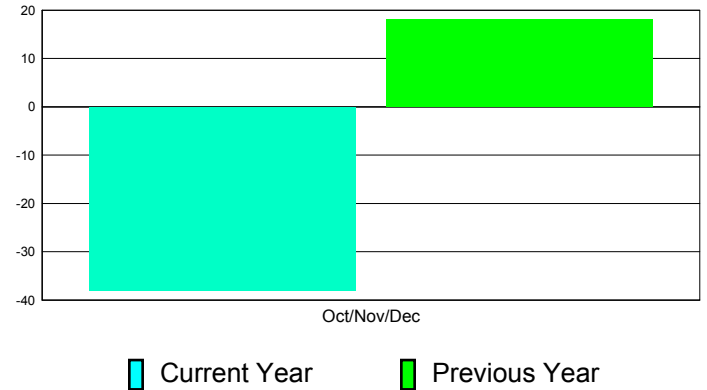

Comparison of Membership Gain/Loss

Current Year Compared to the Previous Year